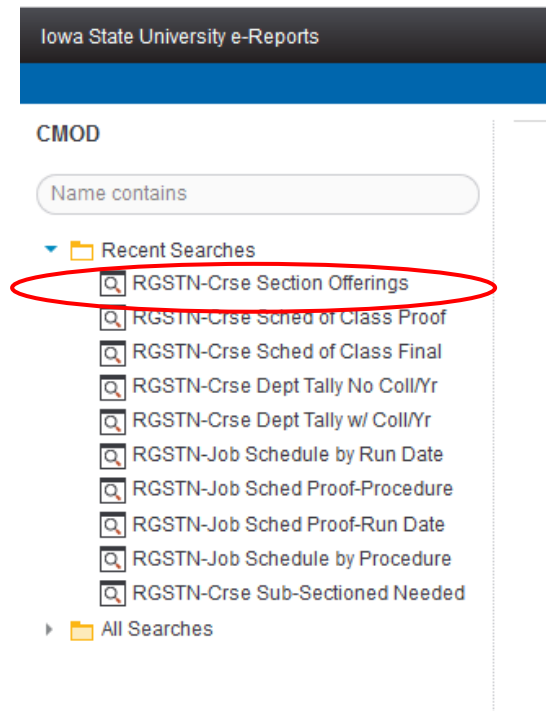

Accessing Section Offering (graybar) e-Report

Step 1: E-Reports can be found in AccessPlus under the *uBusiness* tab.

Step 2: Select Continue to the e-Report confidentiality agreement.

Step 3: Click on the RGSTN-Crse Section Offerings report for term course offerings. Click on the RGST-Crse Unpublished Sections for the unpublished course offerings. Reminder – the first time you access the report you will need to find it in the All Searches folder.

CMOD

Name contains

Recent Searches

-  RGSTN-Crse Unpublished Sections
-  RGSTN-Crse Section Offerings
-  RGSTN-Job Sched Proof-Procedure
-  RGSTN-Crse Sched of Class Final
-  RGSTN-Crse Sched of Class Proof
-  RGSTN-Crse Dept Tally No Coll/Yr
-  RGSTN-Crse Dept Tally w/ Coll/Yr
-  RGSTN-Job Schedule by Run Date
-  RGSTN-Job Sched Proof-Run Date
-  RGSTN-Job Schedule by Procedure